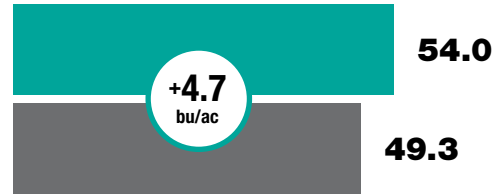

INVIGOR L255PC AND PIONEER® BRAND 45CM39

STRAIGHT CUT, N=39